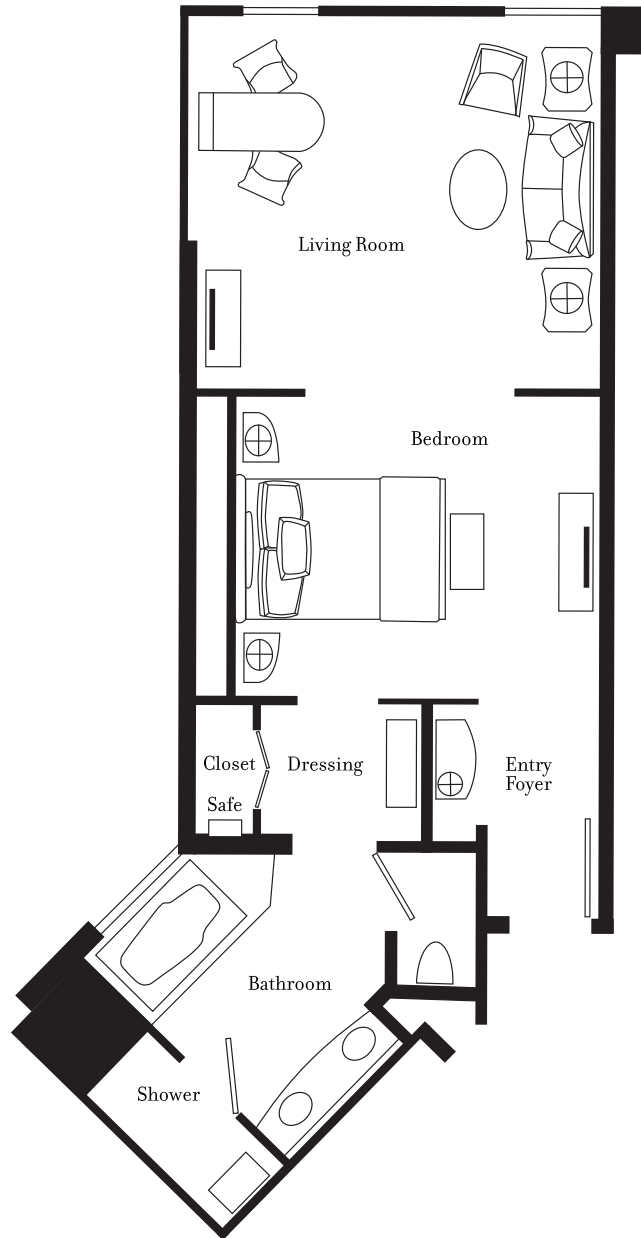

THE UMSTEAD  
HOTEL AND SPA

Studio Suite  
785 sq. ft.