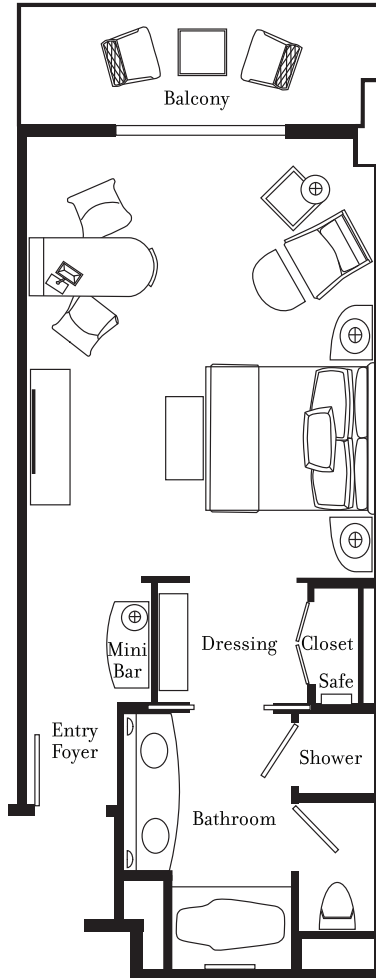

THE UMSTEAD
HOTEL AND SPA

Lake View Balcony King
540 sq. ft.