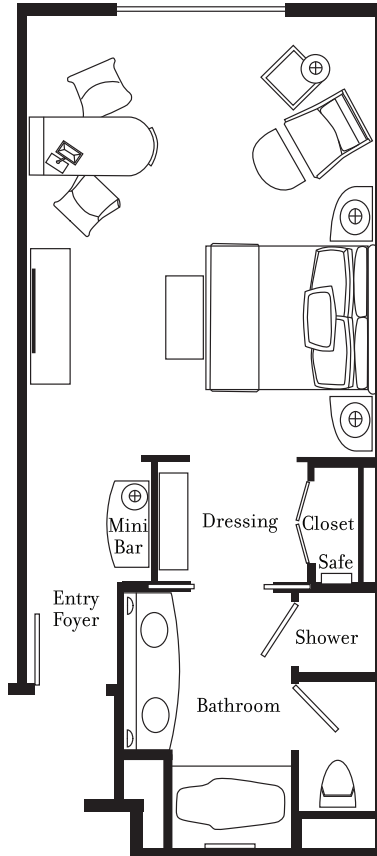

THE UMSTEAD
HOTEL AND SPA

Premier King
540 sq. ft.