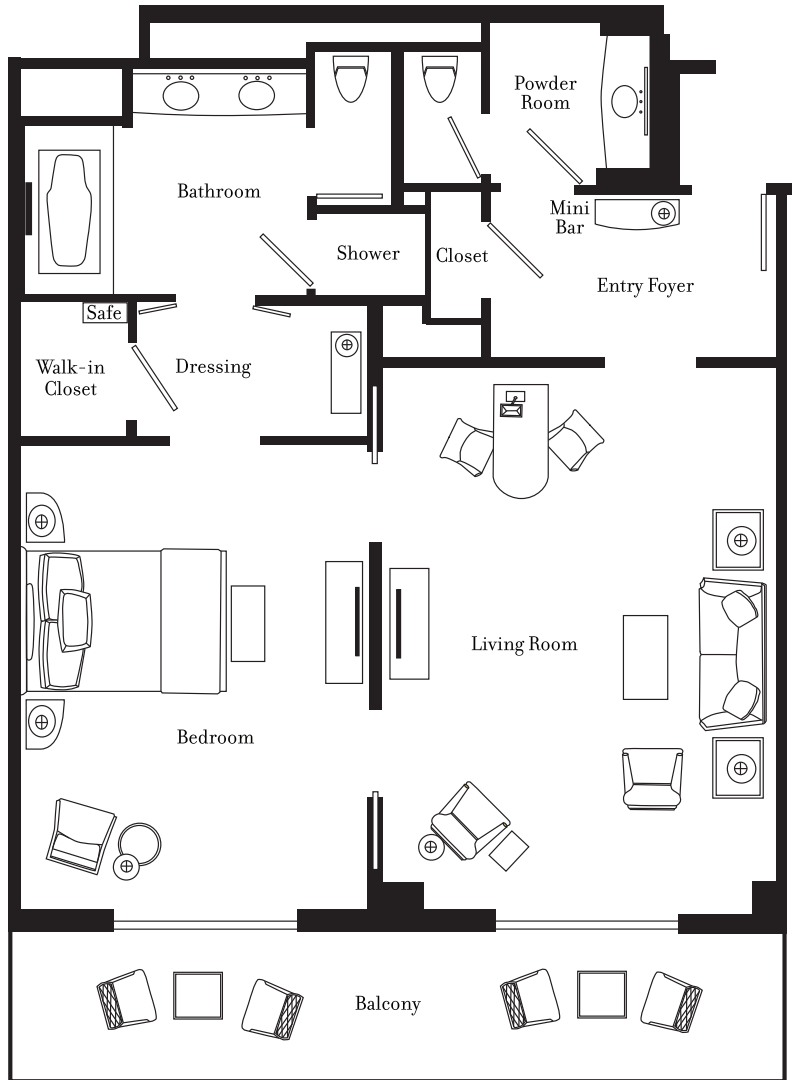

THE UMSTEAD
HOTEL AND SPA

One Bedroom Suite
1,080 sq. ft.