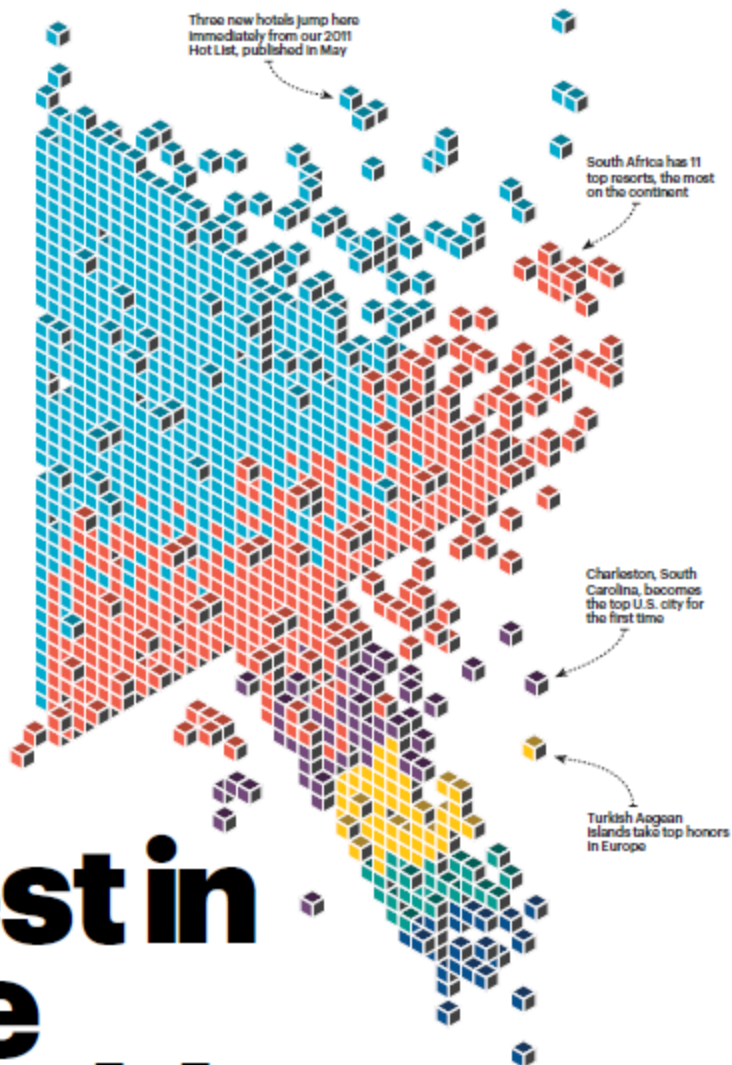

2011 Readers' Choice Awards

- Hotels 665
- Resorts 455
- Cities 55
- Islands 55
- Airlines 30
- Cruise Lines 25

Best in the World

Cities, Islands, Hotels, Resorts, Cruises, Airlines

PG. 135
NOVEMBER 2011
CONDÉ NAST TRAVELER

Here they are, the final winners sifted from more than 8 million votes cast in our annual Readers' Choice Awards survey, swept up together to form travel's apex of excellence. Each cube represents one of the 1,285 top scorers who arrived at their allotted place on the following pages (color coded by category).

These awards reflect the combined opinions of 28,876 *Condé Nast Traveler* readers rating the cities, islands, and hotels they visited in the past year, and the airlines and cruise ships they traveled with. For its range and depth, the Readers' Choice Awards are a unique and trusted source of advice globally, and that is thanks to America's most discerning and demanding travelers—you.

- 76** Mandarin Oriental, Miami 88.4
- 76** Salish Lodge & Spa, Snoqualmie, Wash. 88.4
- 77** Langham Huntington, Pasadena 88.3
- 77** Liberty Hotel (Luxury Collection), Boston 88.3
- 77** Mandarin Oriental, Las Vegas 88.3
- 80** Cavallo Point, Sausalito 88.2
- 80** Hotel Vitale, San Francisco 88.2
- 80** Inn at the Ballpark, Houston 88.2
- 80** Mansion on Peachtree (Rosewood), Atlanta 88.2
- 80** Windsor Court Hotel, New Orleans 88.2
- 85** Trump International Hotel & Tower, Chicago 88.0
- 86** Bernardus Lodge and Winery, Carmel Valley 87.8
- 87** Grand Bohemian Hotel Asheville 87.8
- 87** Omni Royal Orleans, New Orleans 87.8
- 89** Four Seasons, Washington, D.C. 87.7