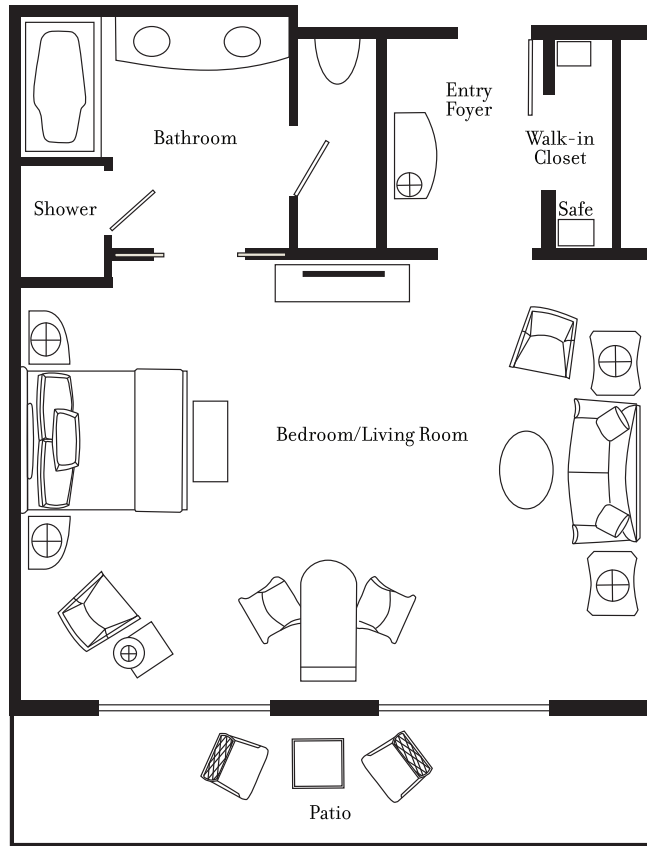

THE UMSTEAD
HOTEL AND SPA

Patio Suite
650 sq. ft.