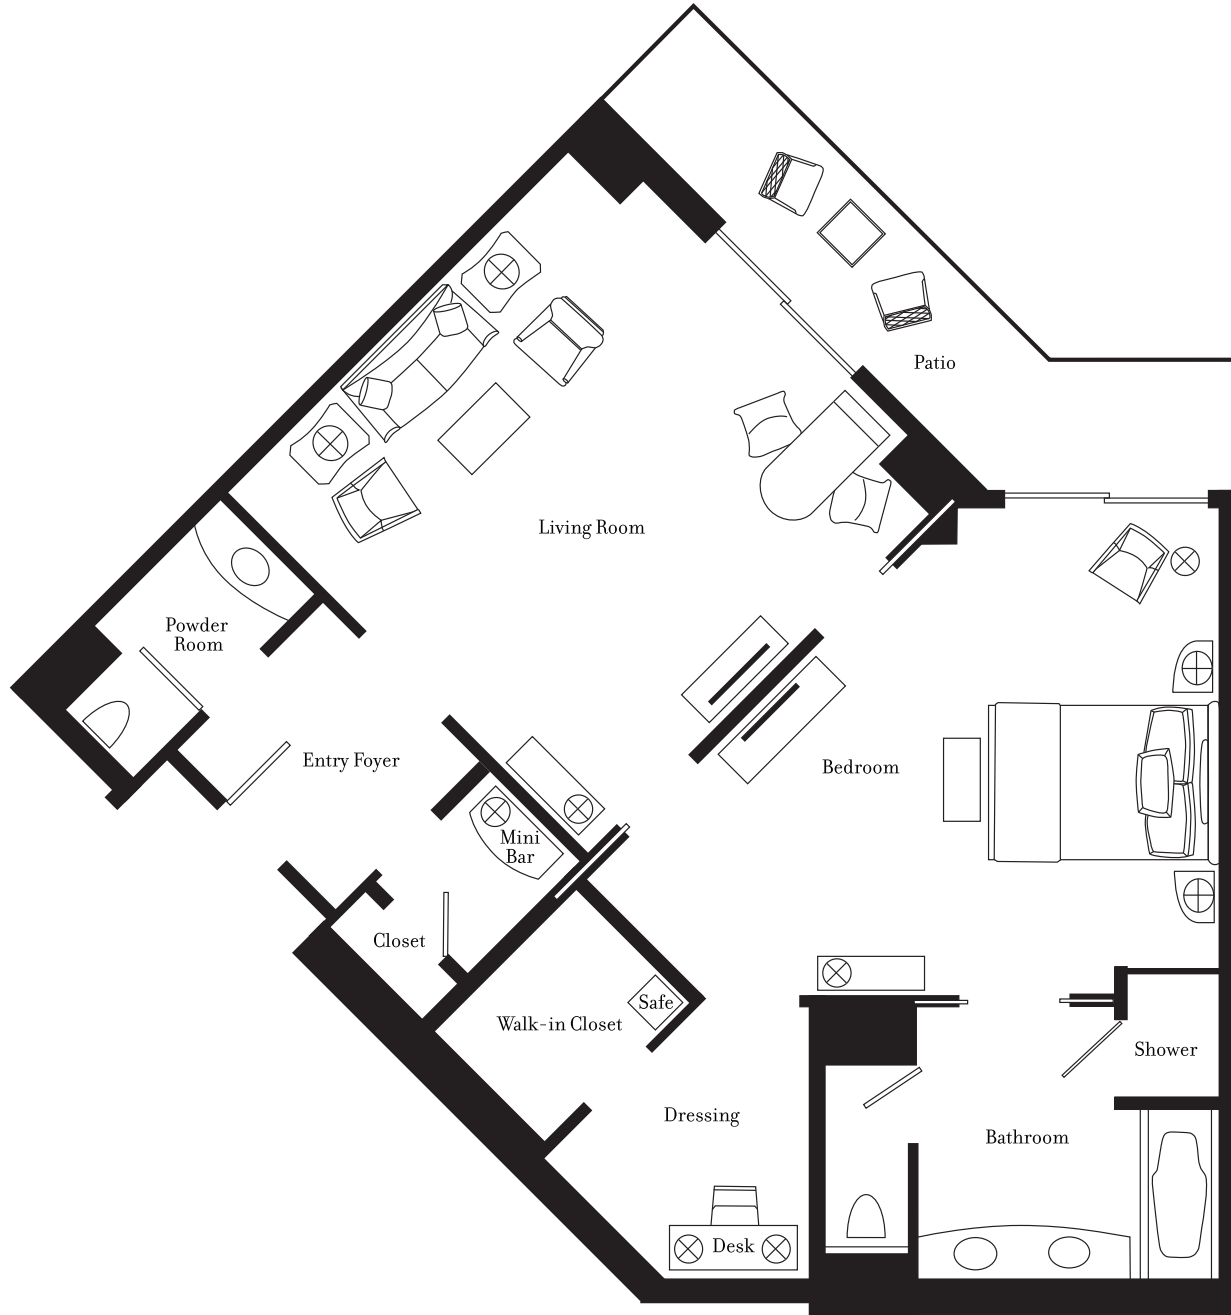

THE UMSTEAD
HOTEL AND SPA

Governor Suite
1,210 sq. ft.