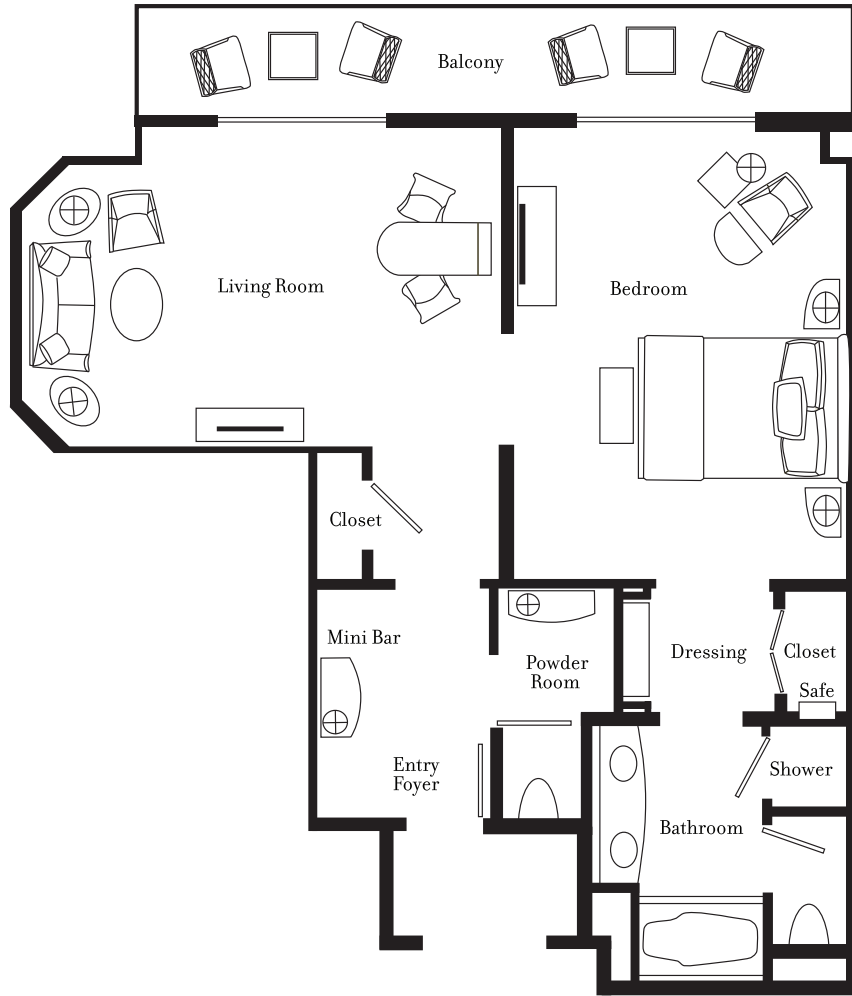

THE UMSTEAD
HOTEL AND SPA

Executive Suite
922 sq. ft.